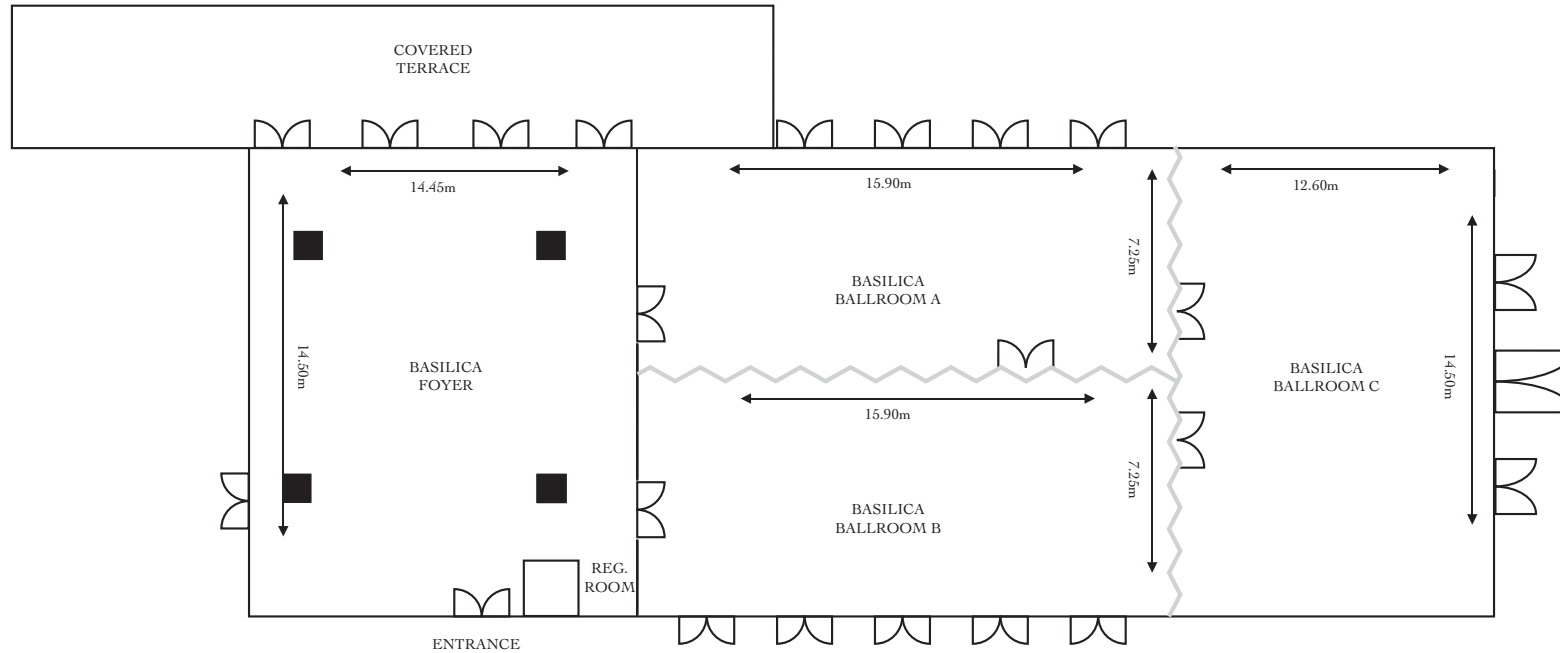

HOTEL INFORMATION

Basilica Ballroom - Area Break Down

Queen Verenikis Street • P.O. Box 60701 • 8107 Paphos, Cyprus

T +357 2684 4444 • F +357 2684 4333

info@elysium.com.cy • www.elysium.com.cy

E L Y S I U M

HOTEL INFORMATION

Meeting and Banqueting rooms - Capacities & Set-Ups

Outlet	Area (m²)	Dimensions (m)	Ceiling Height (m)	Theatre Room (pax)	Classroom (m)	Hollow Square (pax)	U-shape (pax)	Boardroom <i>(with long tables)</i>	Dinner <i>(with long tables)</i> (pax)	Dinner <i>(with round tables)</i>	Cocktail Reception	Dance Floor Area (m²)
The Basilica Ballroom	413.25	28.5x14.5	3,9	368	195	N/A	N/A	N/A	330	270	450	25
Basilica A	115.3	15.9x7.25	3.9	80	36	52	44	50	60	50	80	12
Basilica B	115.3	15.9x7.25	3.9	80	36	52	44	50	60	50	80	12
Basilica C	182.7	12.6x14.5	3.9	144	84	68	51	70	100	80	170	16
Basilica A + B	230.6	15.9x14.5	3.9	160	90	72	54	82	120	90	200	25
Basilica Foyer	208.8	14.5x14.4		N/A	N/A	N/A	N/A	N/A	N/A	50	80	16
Templar Hall	123.7	22.5x5.5	2.3	90	60	N/A	58	60	100	100	150	N/A
Templar Hall I	61.9	11.2x5.5	2.3	40	30	36	26	32	50	50	60	N/A
Templar Hall II	61.9	11.2x5.5	2.3	40	30	36	26	32	50	50	60	N/A
Eleonor	50.7	7x7.25	3.20	25	18	N/A	12	14	30	24	N/A	N/A