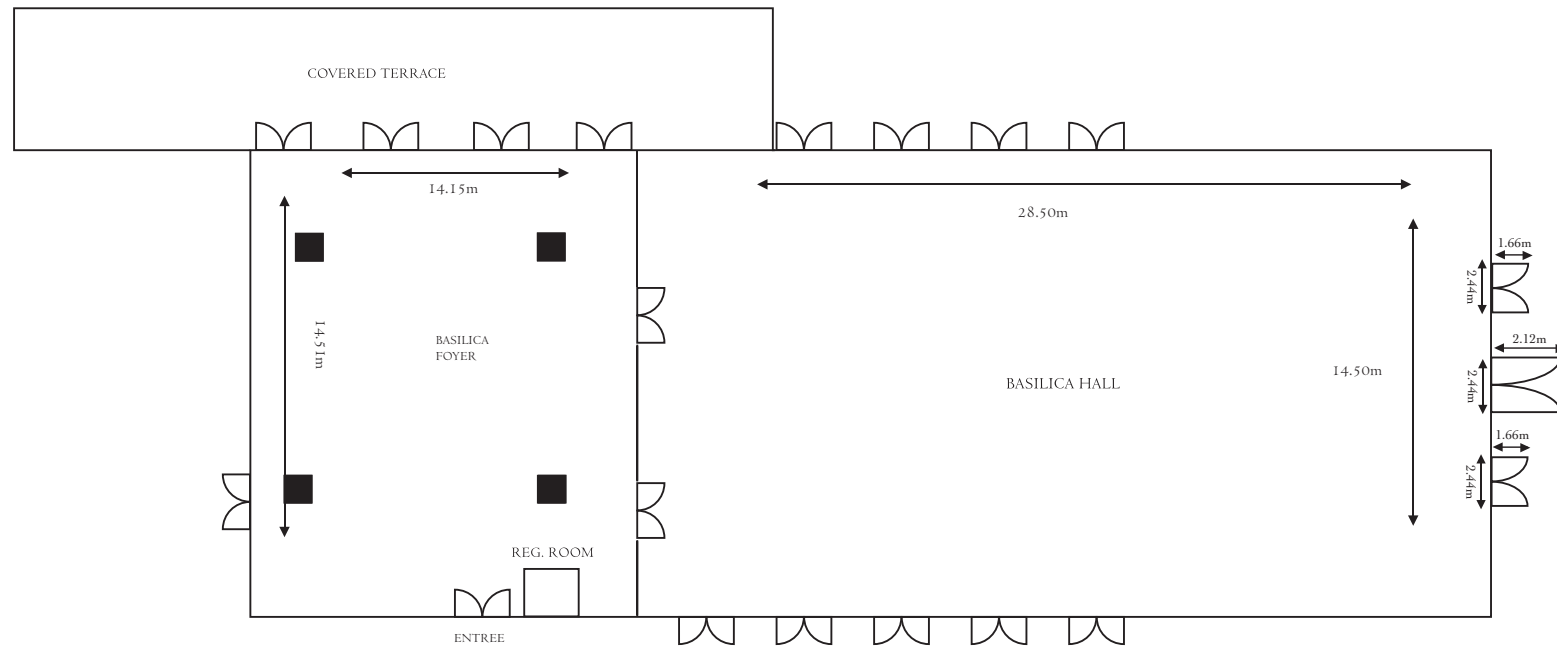

HOTEL INFORMATION

Basilica Hall - Foyer and Ballroom