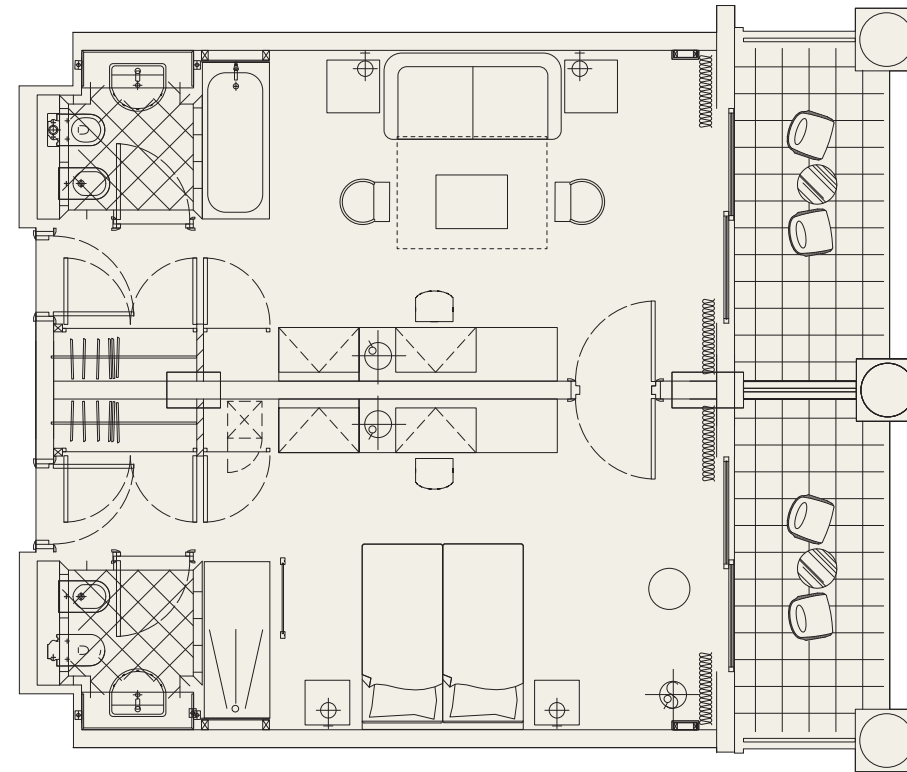

Area: 50 sqm, overall area (excluding balcony)

Accommodates: up to 2 adults and either a 3rd adult or 3 children under 12 years of age

The Family Suites consist of a bedroom and separate parlour with comfortable seating arrangements, a second LCD-TV set, a writing desk and a guest bathroom with WC and shower stall. The Family Suites have private balconies and are available with carpet or marble flooring.

- Double bed
- Balcony
- Dressing Table
- Marble or Carpet Flooring
- Mini Bar
- Direct Dial telephone with voicemail.
- LCD TV (2 units) with Video on demand & Satellite Channels
- Safe Deposit Box (with Hotel's compliments)
- Hairdryer
- Luxurious Toiletries