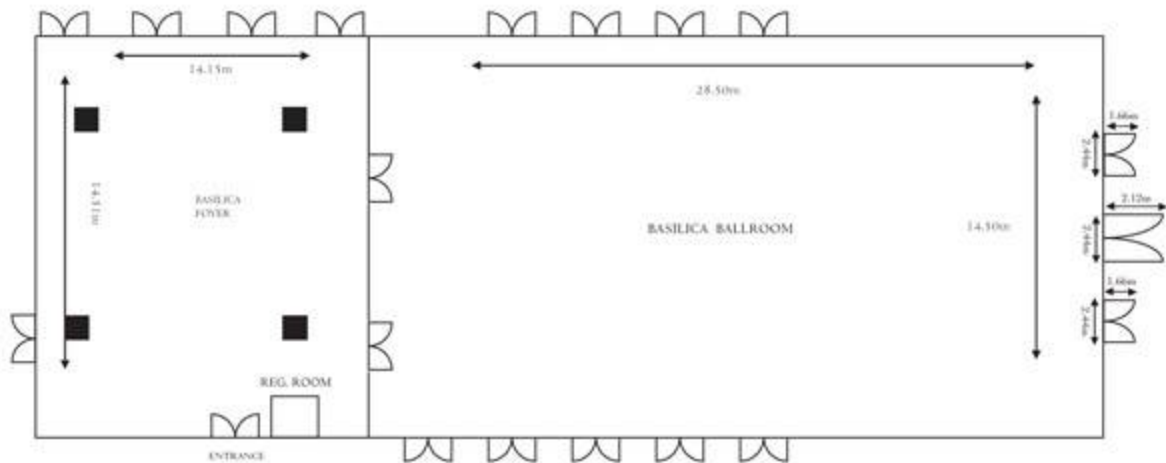

COVERED TERRACE

14.15m

28.50m

14.10m

14.11m

BASILICA
FOYER

BASILICA BALLROOM

REG. ROOM

ENTRANCE

1.40m

2.12m

1.40m